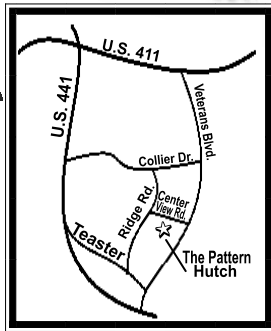

Over 4000 design patterns in stock ♥ www.thepatternhutch.com

**Punch Needle
Patterns
Weavers Cloth
Ultra Punch Needle
& Much More**

926 Center View Rd,
PO Box 1226
Pigeon Forge 37862
♥ 865.428.1361 ♥
866.PATTERN

The Largest Pattern Selection In The South

Our knowledgeable staff can help you with the Hundreds of Patterns we have to offer.

**Hours:
Mon - Sat
10 - 5**

Applique
Applique Patterns & Accessories

Cloth Doll
Cloth Doll Patterns & Accessories

Wood
Wood Pattern & Accessories

Fabric
Weavers Cloth -Homespun

Thread & Accessories
Valadani, DMC & "The Slice"

Pigeon Forge, TN