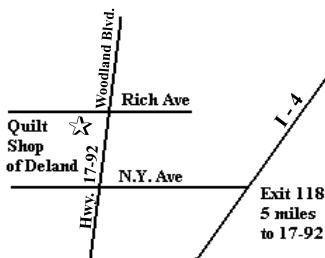

Aug 2013 & Hawaii Feb 2014

Mon - Sat 10 - 5

Hope to  
see you  
soon!

*Beautiful, Historic Downtown DeLand - Just 45 minutes north of Disney World and 30 minutes southwest of Daytona Beach! Visit us soon!*