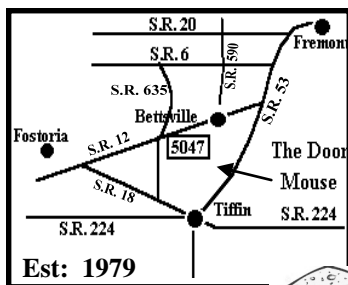

Owner: Mary Ann Sorg

GPS Systems enter:

5047 Fostoria-Fremont Rd.

Kansas, OH 44841

Monday-Friday

10-4

Saturday 10-3

Closed Sunday