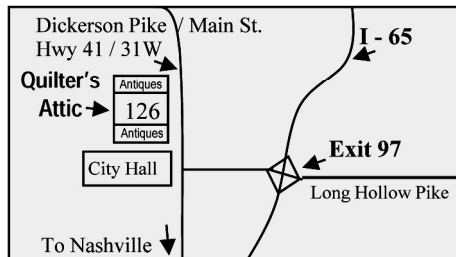

QUILTER'S *attic*

Where memories are made!

Established 1987

Monday:	9 am - 4 pm
Tuesday:	9 am - 4 pm
Wednesday:	9 am - 4 pm
Thursday:	9 am - 8 pm
Friday:	9 am - 4 pm
Saturday:	10 am - 4 pm

Only one mile from Interstate I-65.

Goodlettsville, TN

Q

126 N. Main Street 37072
- 14 miles north of
downtown Nashville –
(615) 859 – 5603

Over 100 quilts & wall hangings on display.
Classes, fabric, books, patterns & notions.
Set in the midst of an antique community.
4500 sq. ft. Over 3000 bolts