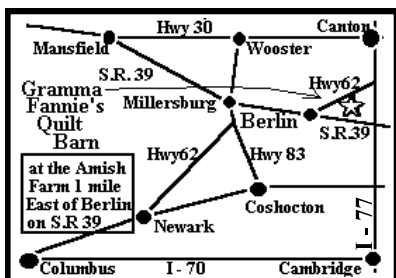

Located at Schrock's
Heritage Village

4363 State Route 39
P.O. Box 270
Berlin, OH 44610
(330) 893-3243
Est: 1991
1 mile east of Berlin

www.GrammaFanniesQuilts.com

Berlin, OH

Q