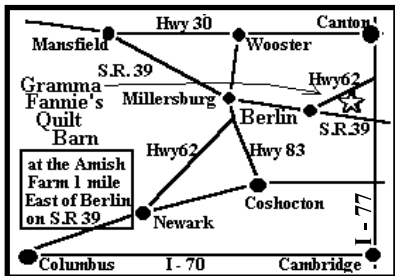

Located at Schrock's
Amish Farm and Home

4363 State Route 39
P.O. Box 270
Berlin, OH 44610
(330) 893-3243
Est: 1991
1 mile east of Berlin

www.GrammaFanniesQuilts.com

Berlin, OH

Q