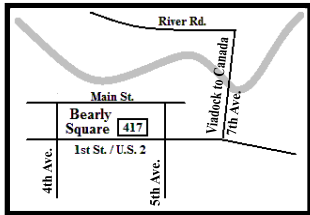

This shop has moved a few blocks west on First St.