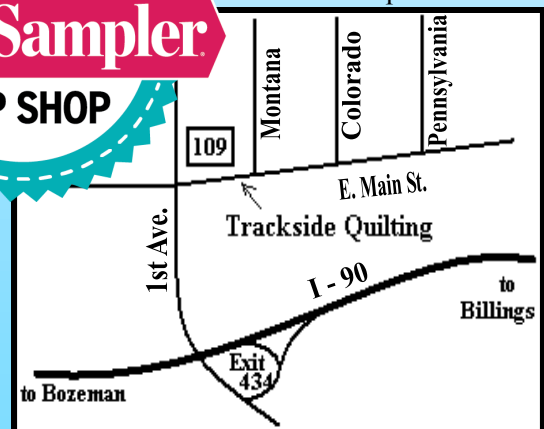

Monday - Friday
10am - 5:30pm
Saturday
10am - 4pm

Owner &
Pattern Designer
Sue Hanson

tracksidequilting@msn.com

T R A C K S I D E
QUILTING

FABRIC
INSTRUCTION
SUPPLIES

Est. 2008

www.tracksidequilting.com

109 E. Main Laurel MT. 59044

(406) 628-7051

Long Arm Quilting and Rental

Great assortment of new fabrics,
patterns, notions & kits.

Montana's #1 Shop for
Singer Featherweight
Sewing Machine's

Quilt Sampler
Featured Shop 2018

Just 12 miles west of Billings.