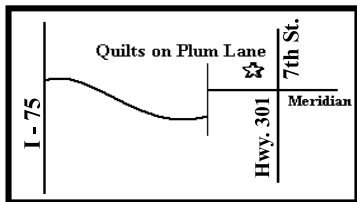

Dade City, FL

Q

Quilts on Plum Lane

Located in Dade City's Downtown
Antique District. Large selection of
Books & Patterns, notions, classes.
New Brand-Name 100% Cottons,
Flannels, Batiks & Kits.

Mon - Sat
10 - 5
Thurs til 9
1st Sat til 7

14215 7th St. 33523
(352) 518-0003

Fax: (352) 518-0022
plumlanedl@cs.com
Owner: Donna Lillibridge
Mgr. Carol Bradshaw
Est: 2003

www.quiltsonplumlane.net