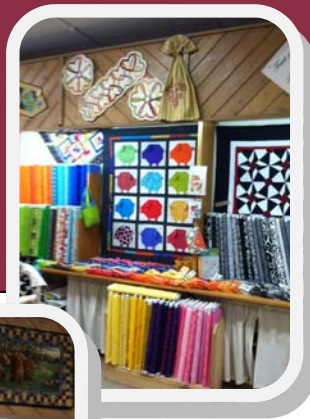

“A Quilter’s Dream Come True!”

2,000 sq. ft. of Pure Quilting Delight
All the Latest Fabrics & Designers
Free Fat Quarter Therapy Club!
Many Samples & Displays to Inspire You
Knowledgeable, Friendly Staff