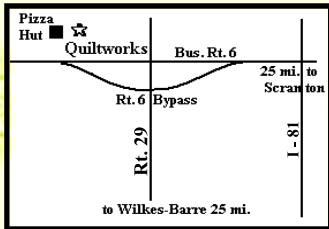

# Endless Mountains Quiltworks

Northeastern Pennsylvania's Premier Quilt Shop  
and Creative Fabric Center Since 2001

- Located in Tunkhannock, gateway to the beautiful Endless Mountains region of northeastern PA
- 25 miles west of Scranton and only 18 miles west of Interstate 81
- Home of *Airing of the Quilts* outdoor quilt show always held the first Saturday of October
- **5000 Bolts of Fabric**
- RV Parking available
- GPS: use 170 W. Tioga St.