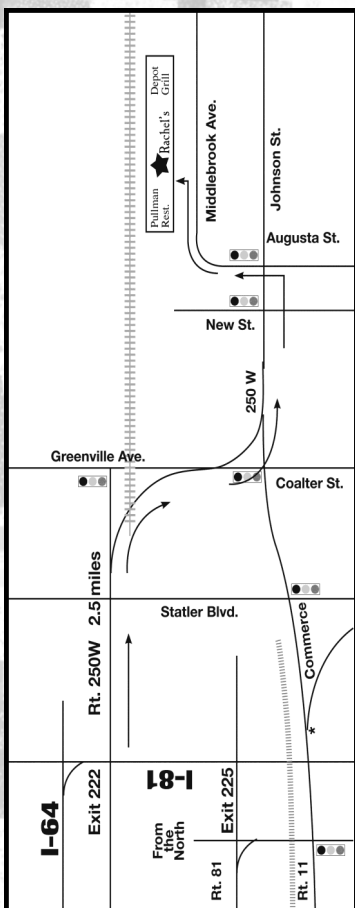

Rachel's Quilt Patch

Our shop features:
100% cotton fabric
collection from top of the
line designers and manu-
facturers, craft patterns,
books & notions
selected for
today's quilter
and crafter
for 19 years.

Hours

Tuesday - Saturday
10:00 am - 5:00 pm
Thursday til 7:00 pm
(Spring, Summer & Fall)

Enjoy a unique
shop in Historic
Downtown
Staunton at the
Train Station

Carpet & Upholstery Fabric Protection

40 Middlebrook Ave. 24401