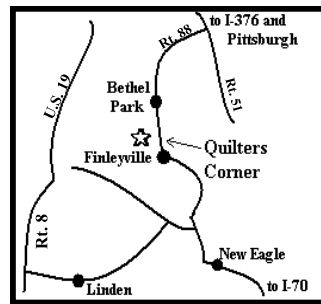

Quilters Corner

6101 State Route 88 Ste. 1
Finleyville, PA 15332
724-348-8010

www.quilterscorner-pa.com

Finleyville, PA

Q

Shop Hours:

Monday thru Saturday 10am - 5pm
Thursday till 9pm

Explore our extensive selection of both traditional and contemporary fabrics with over 7000 bolts to browse.
Classes for all skill levels from beginner to advanced.
Consult with our friendly, knowledgeable staff.
Visit our website for the latest shop information, online shopping and directions to visit our shop.
Be sure to sign up for our online newsletter to get all the latest Quilters Corner news!