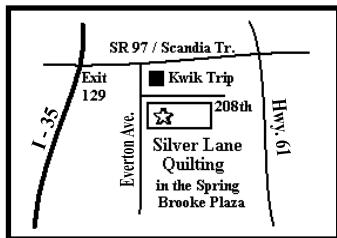

Store Hours

* Sun Noon-4PM *
Mon 9-7

Tue, Wed & Thurs 9-6:30
Fri 9-7, Sat 9-6

Happy to open other hours
for you, just call ahead!
Busses welcome.